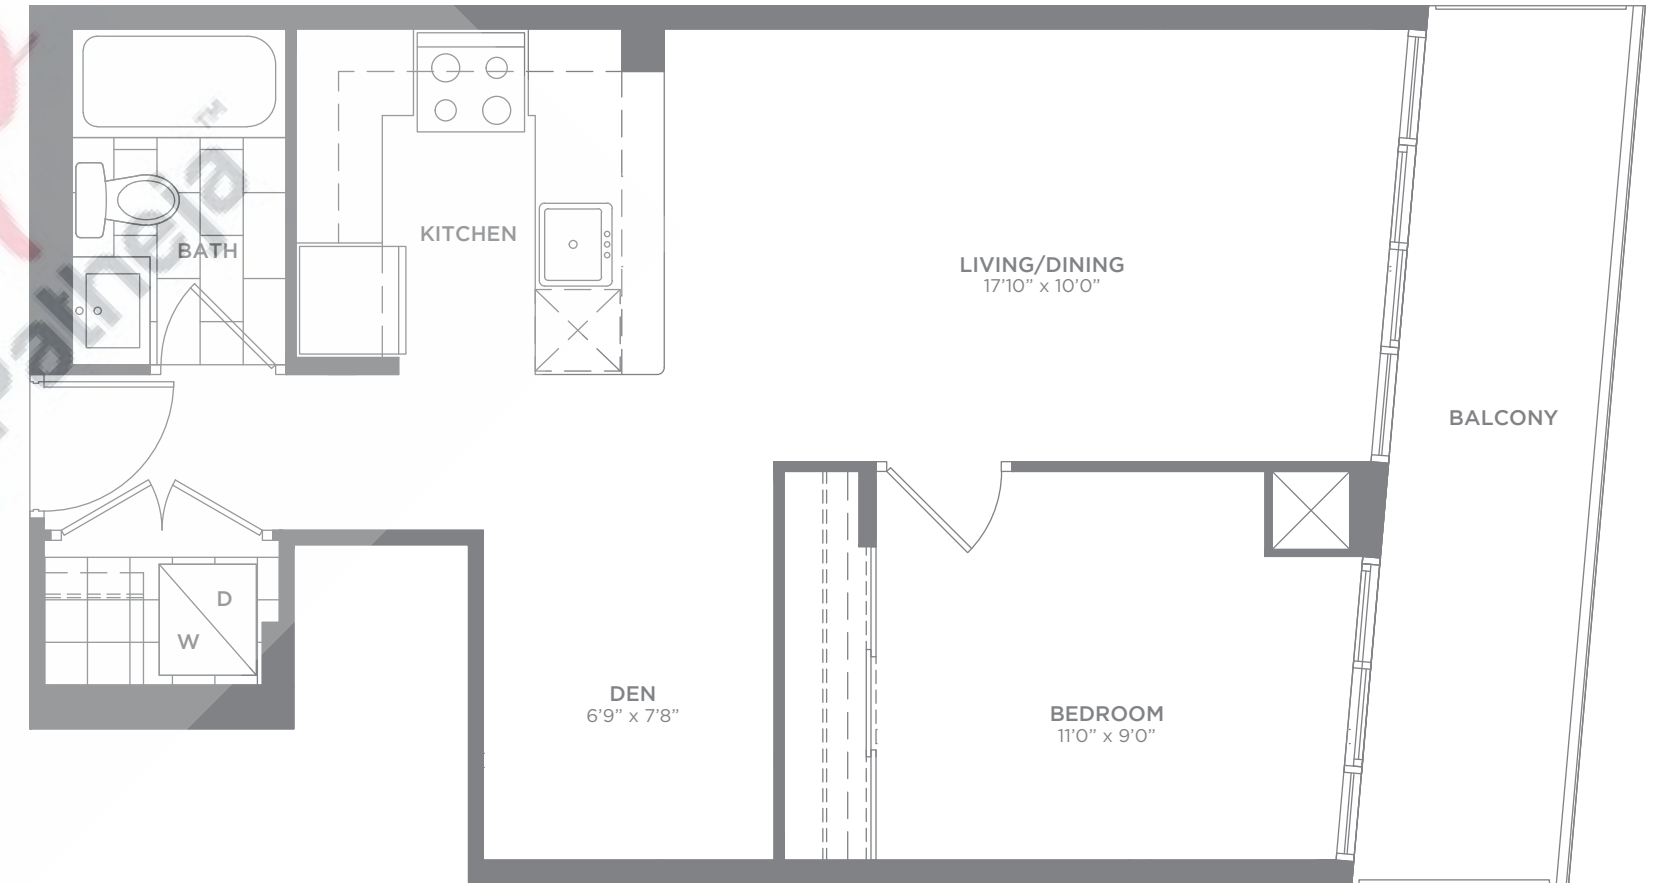

WATER TOWER
AT EAU DU SOLEIL

CARIBBEAN

1 BEDROOM + DEN / 588 SQ.FT.

CARIBBEAN

1 BEDROOM + DEN / 588 SQ.FT.

(B_009)

FLOORS 14 - 45