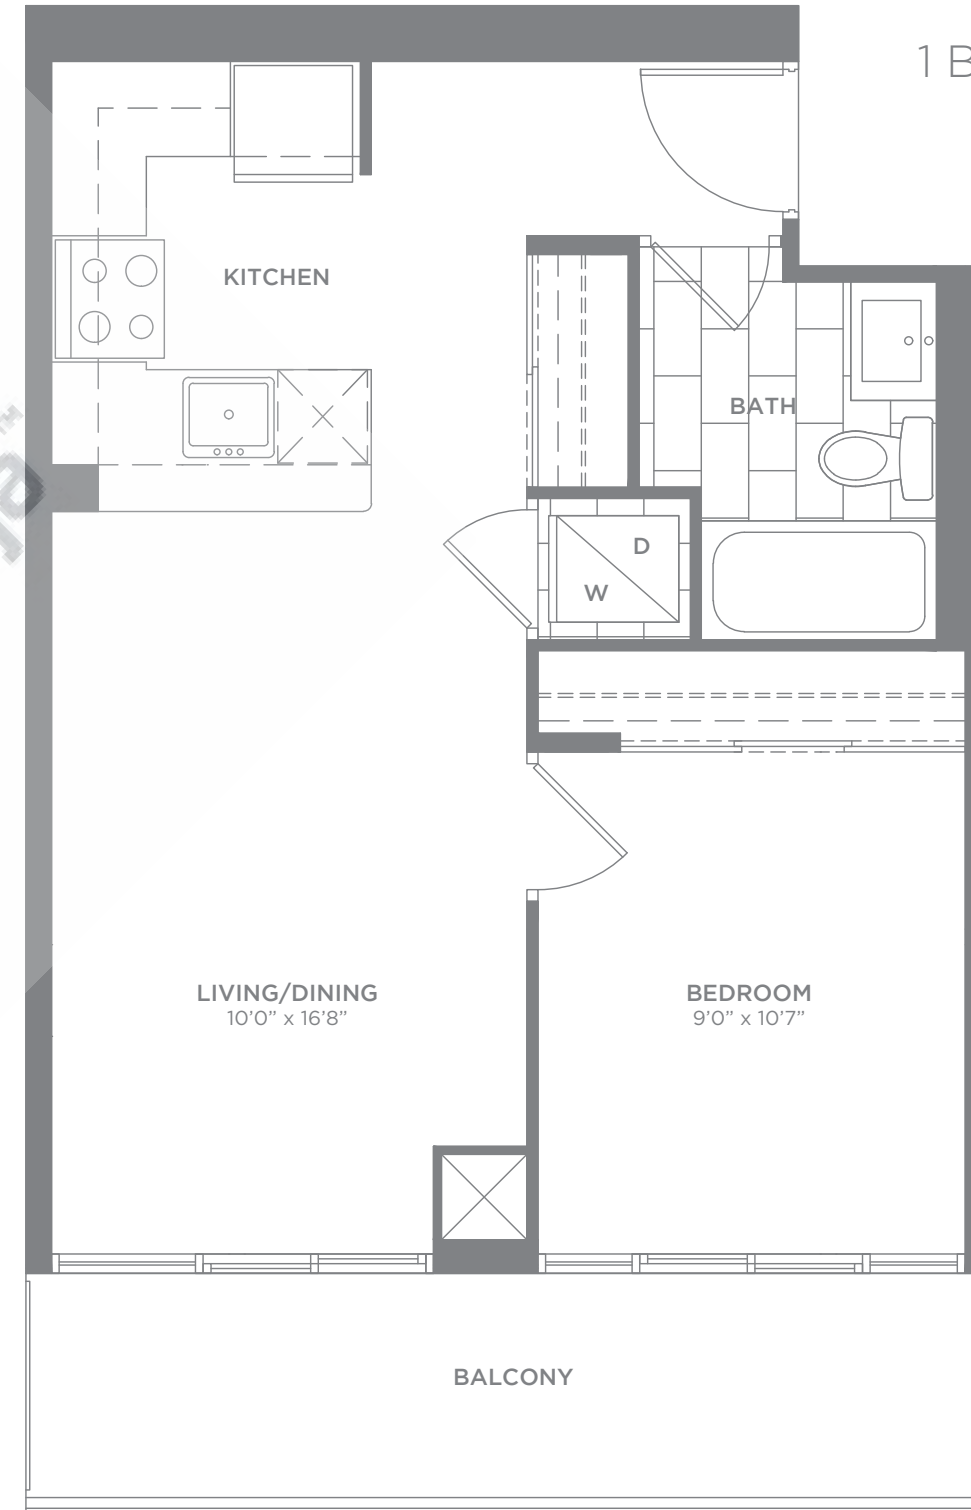

WATER TOWER
AT EAU DU SOLEIL

GARDA

1 BEDROOM / 521 SQ.FT.

GARDA

1 BEDROOM / 521 SQ.FT.
(B_011)

FLOORS 14 - 45