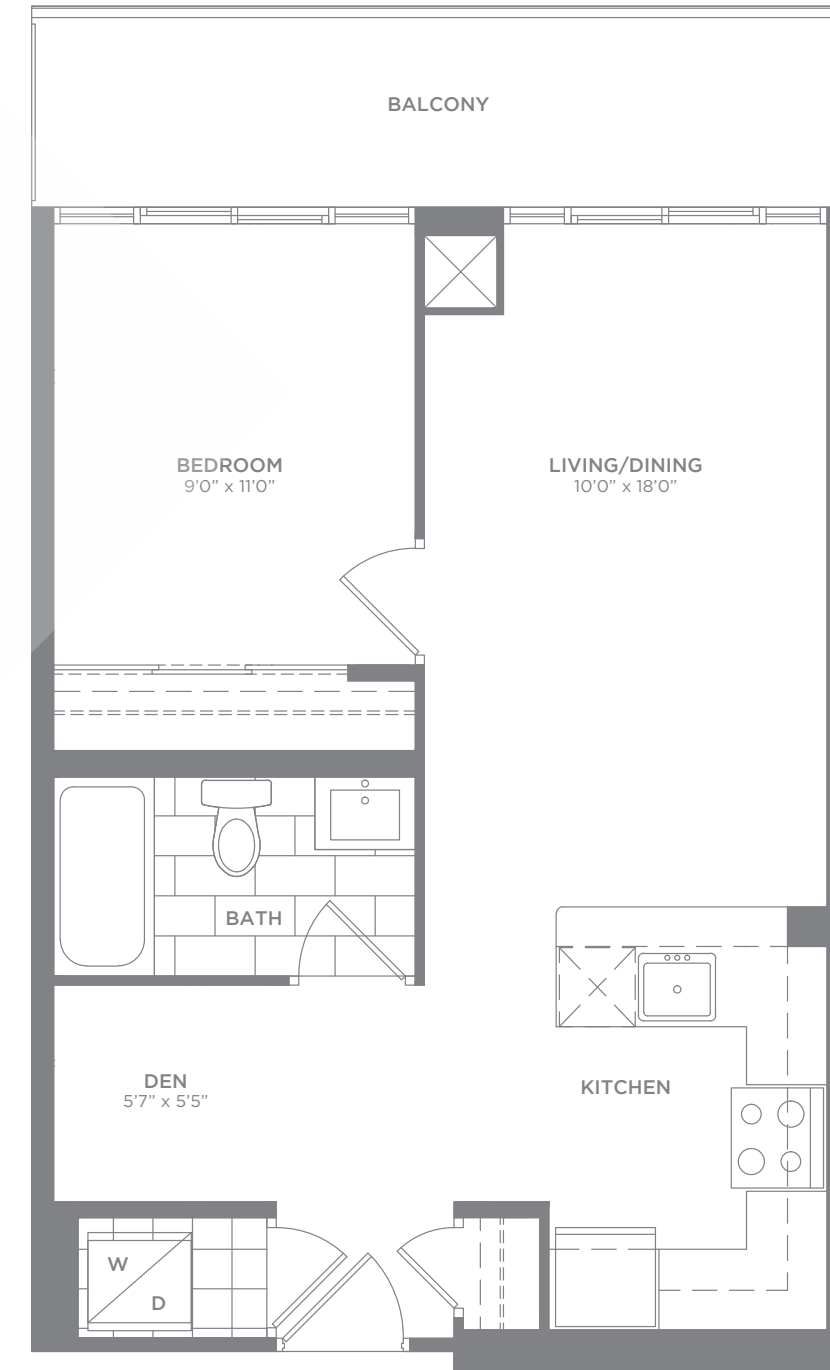

WATER TOWER
AT EAU DU SOLEIL

MEDITERRANEAN

1 BEDROOM + DEN / 584 SQ.FT.

Sunny Patheja™

MEDITERRANEAN

1 BEDROOM + DEN / 584 SQ.FT.
(B_005)

FLOORS 14 - 45