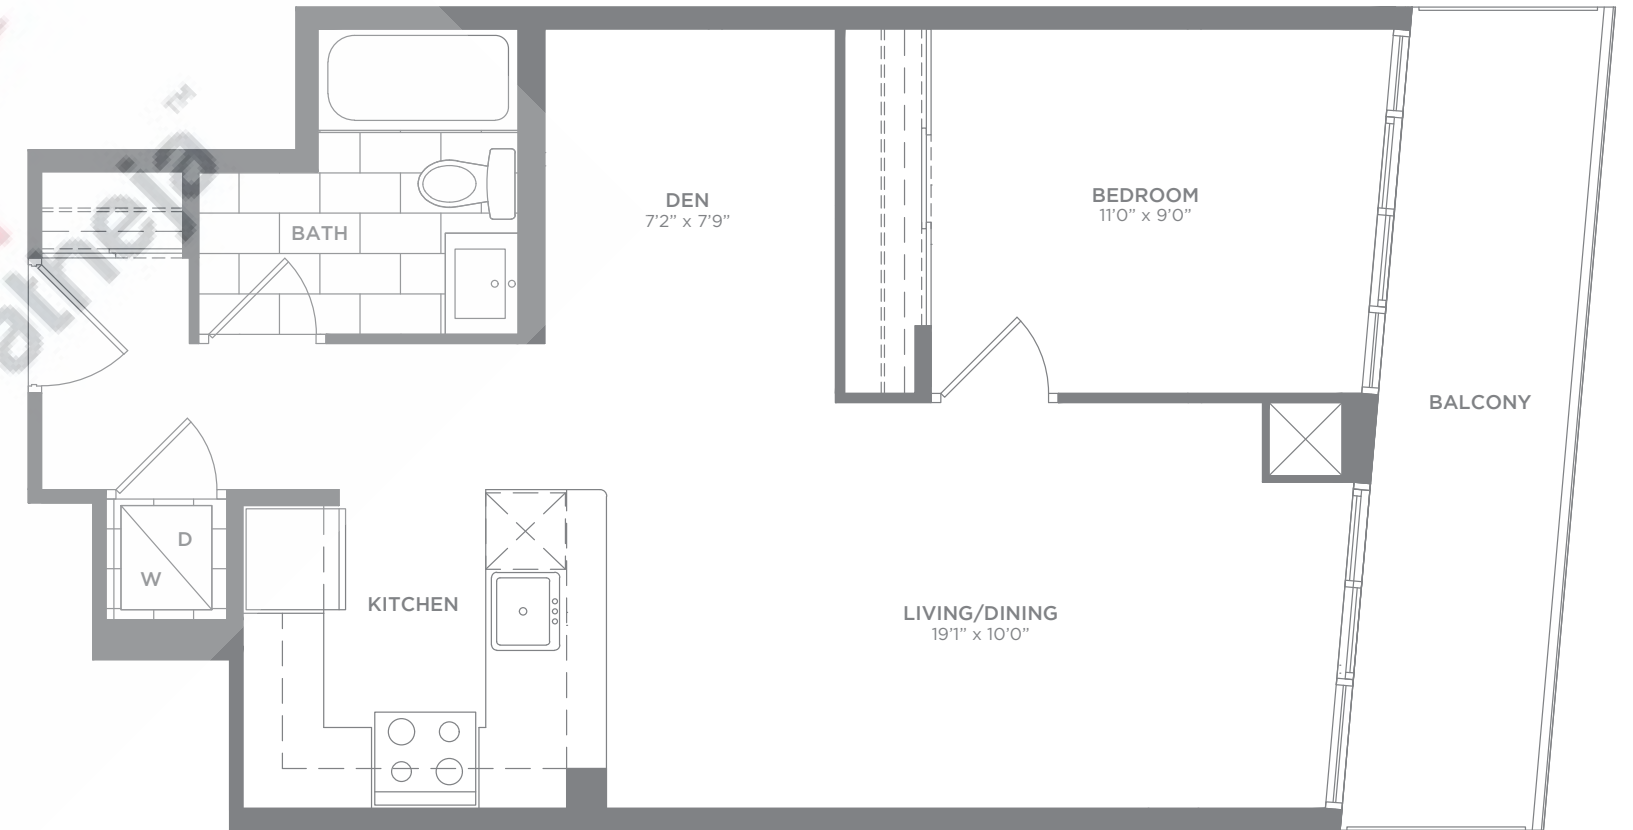

WATER TOWER
AT EAU DU SOLEIL

NILE

1 BEDROOM + DEN / 627 SQ.FT.

NILE

1 BEDROOM + DEN / 627 SQ.FT.
(B_008)

FLOORS 14 - 45