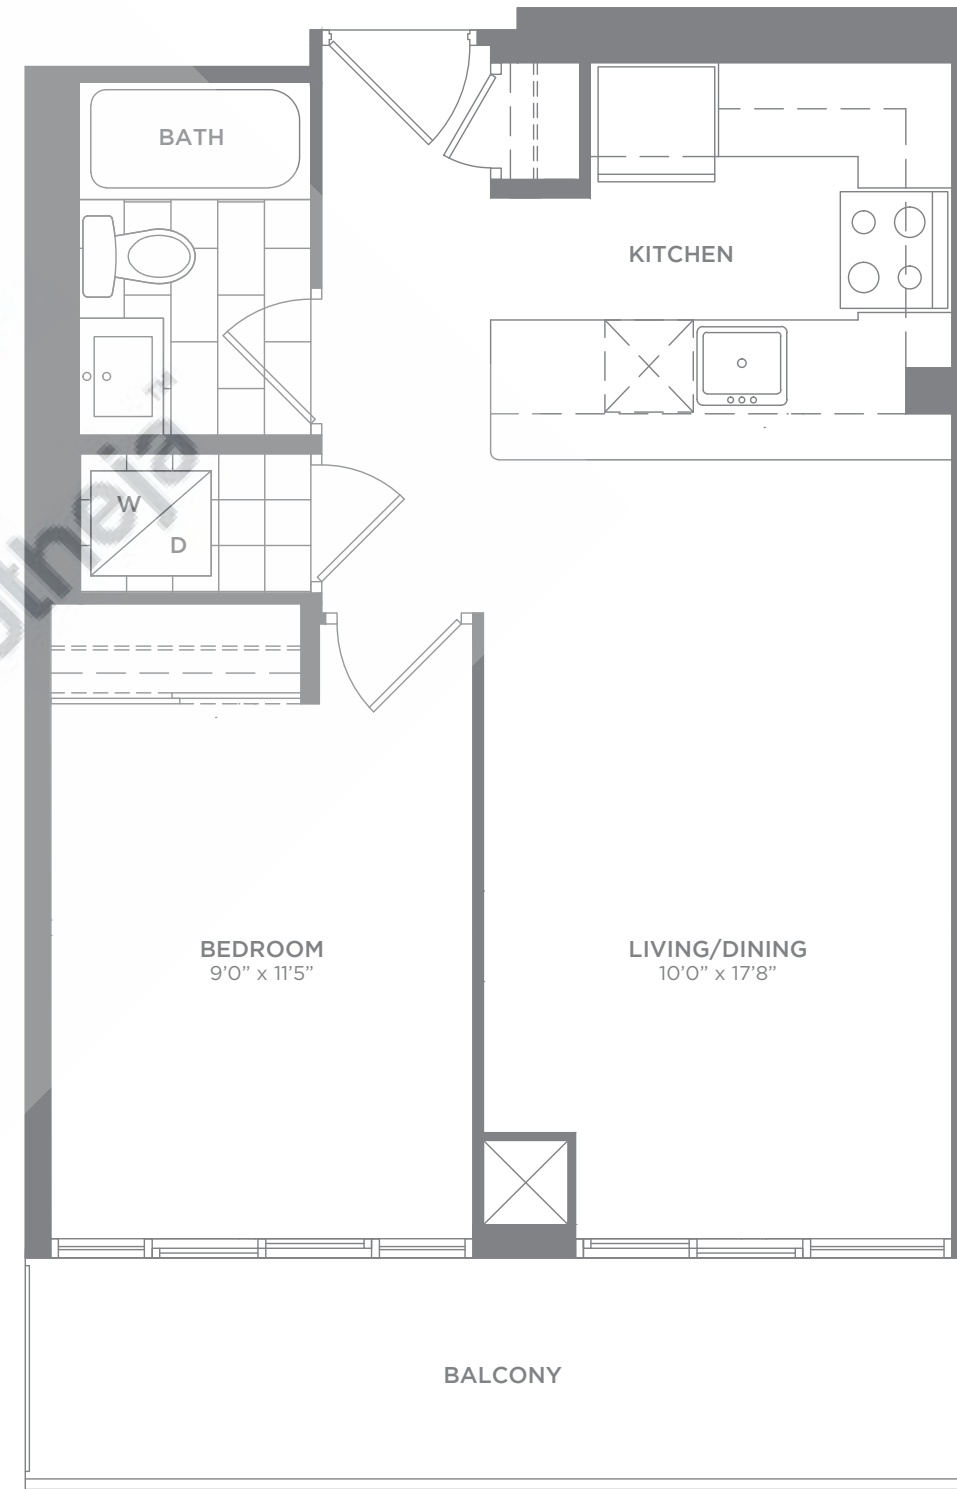

WATER TOWER
AT EAU DU SOLEIL

PANAMA

1 BEDROOM / 534 SQ.FT.

PANAMA

1 BEDROOM / 534 SQ.FT.
(B_001)

FLOORS 14 - 45